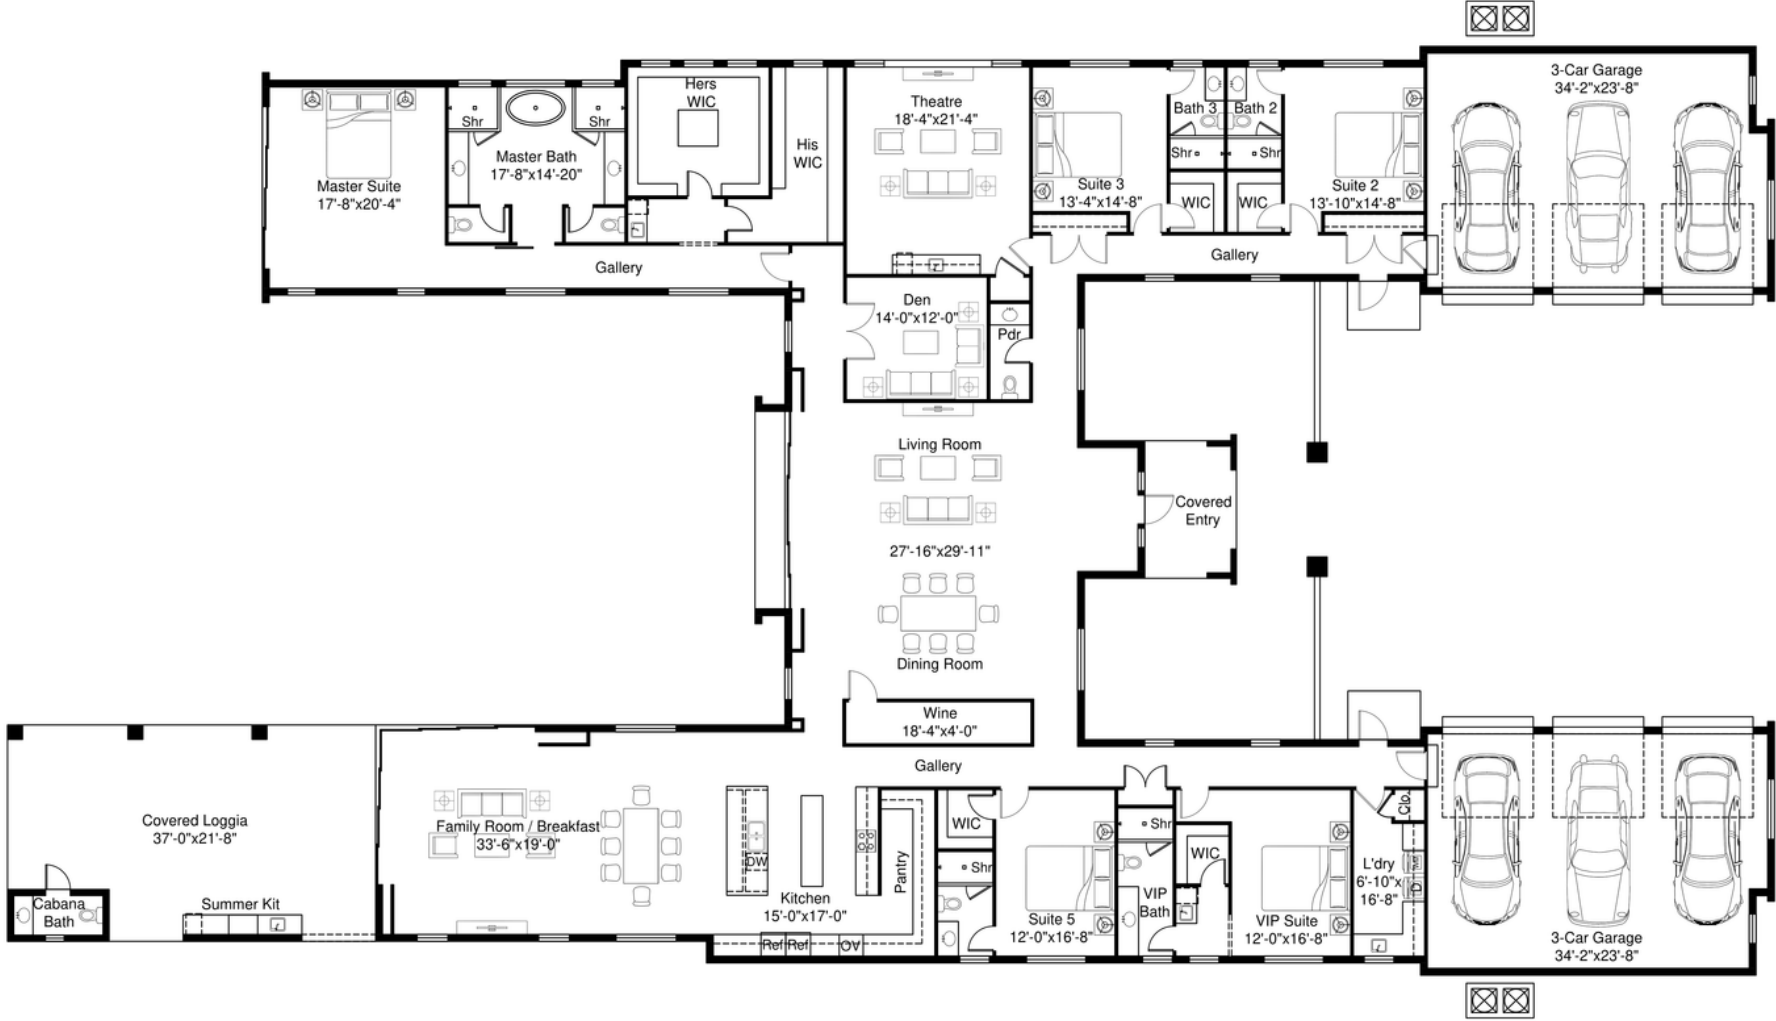

**CUSTOM**

6,434 sq. ft

5 bed, 6 2.5 bath

1 level, 6-car garage

Bright Homes reserves the right to change plans, specifications, pricing promotions, incentives, features, elevations, floor plans, designs, materials, amenities and dimensions without notice in its sole discretion. Square footage and dimensions are approximate, subject to change without prior notice or obligation and may vary in actual construction.