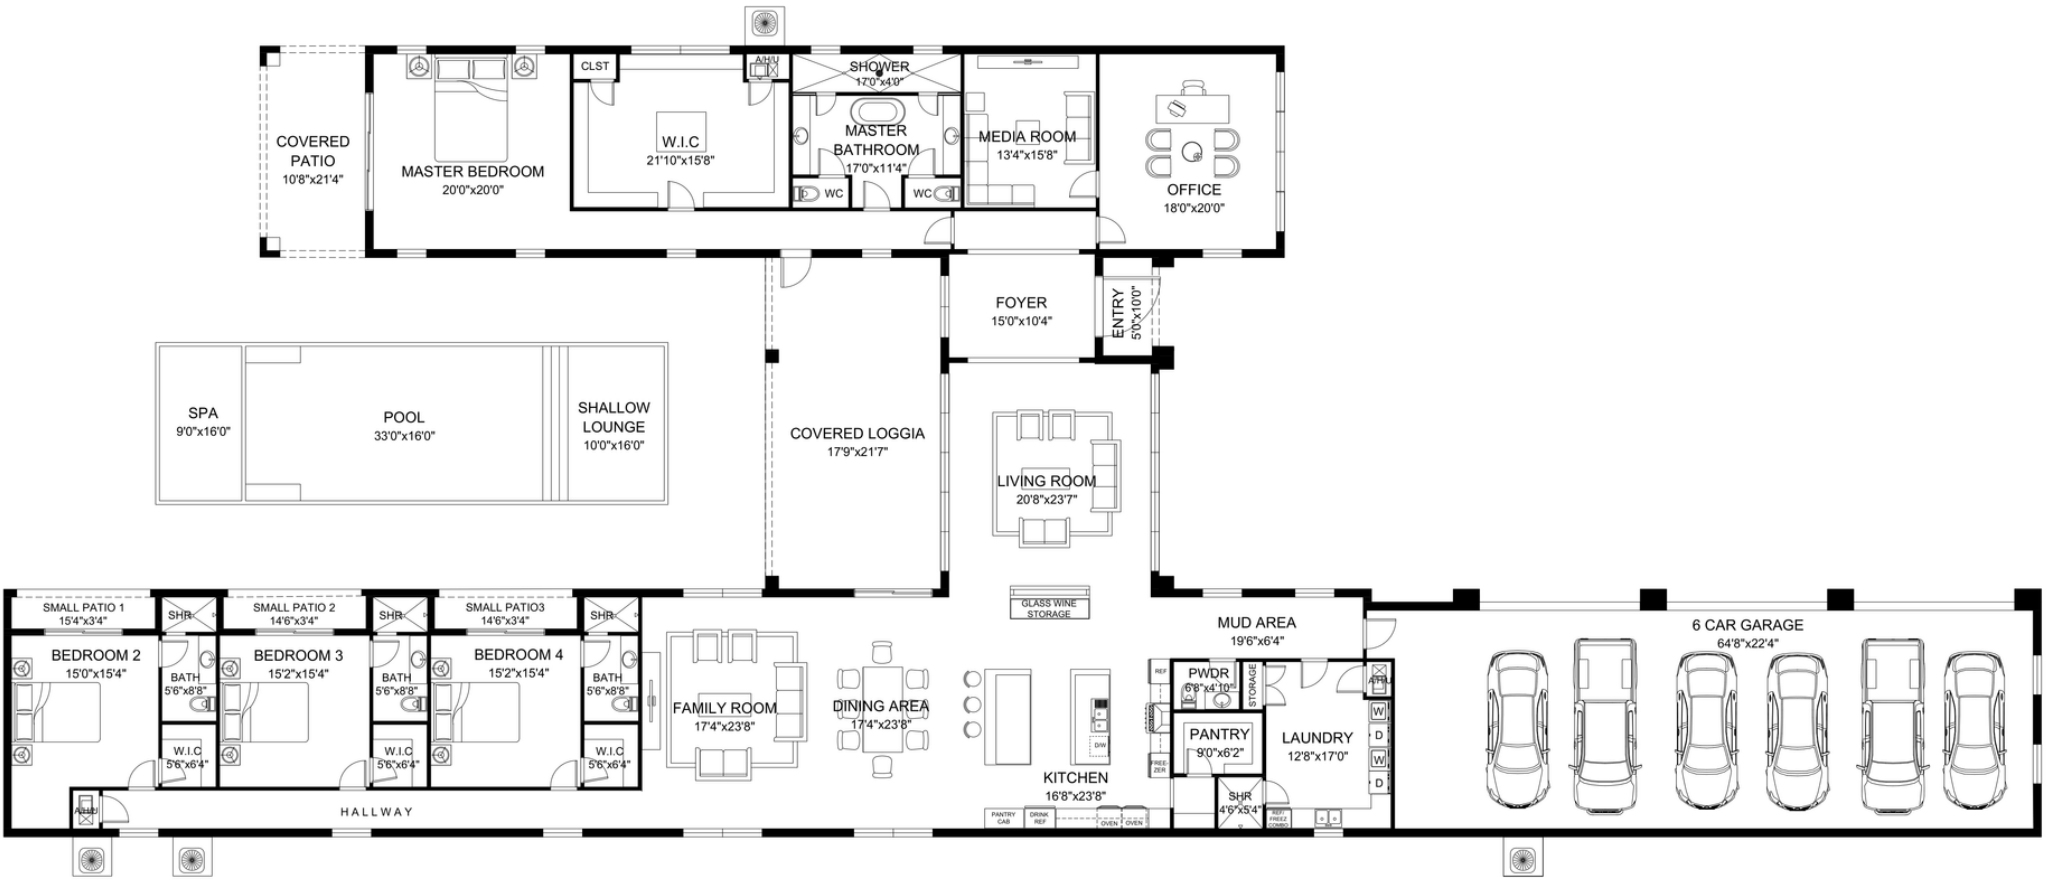

CUSTOM

6,005 sq. ft

4 bed, 4.5 bath

1 level, 6-car garage

Bright Homes reserves the right to change plans, specifications, pricing promotions, incentives, features, elevations, floor plans, designs, materials, amenities and dimensions without notice in its sole discretion. Square footage and dimensions are approximate, subject to change without prior notice or obligation and may vary in actual construction.